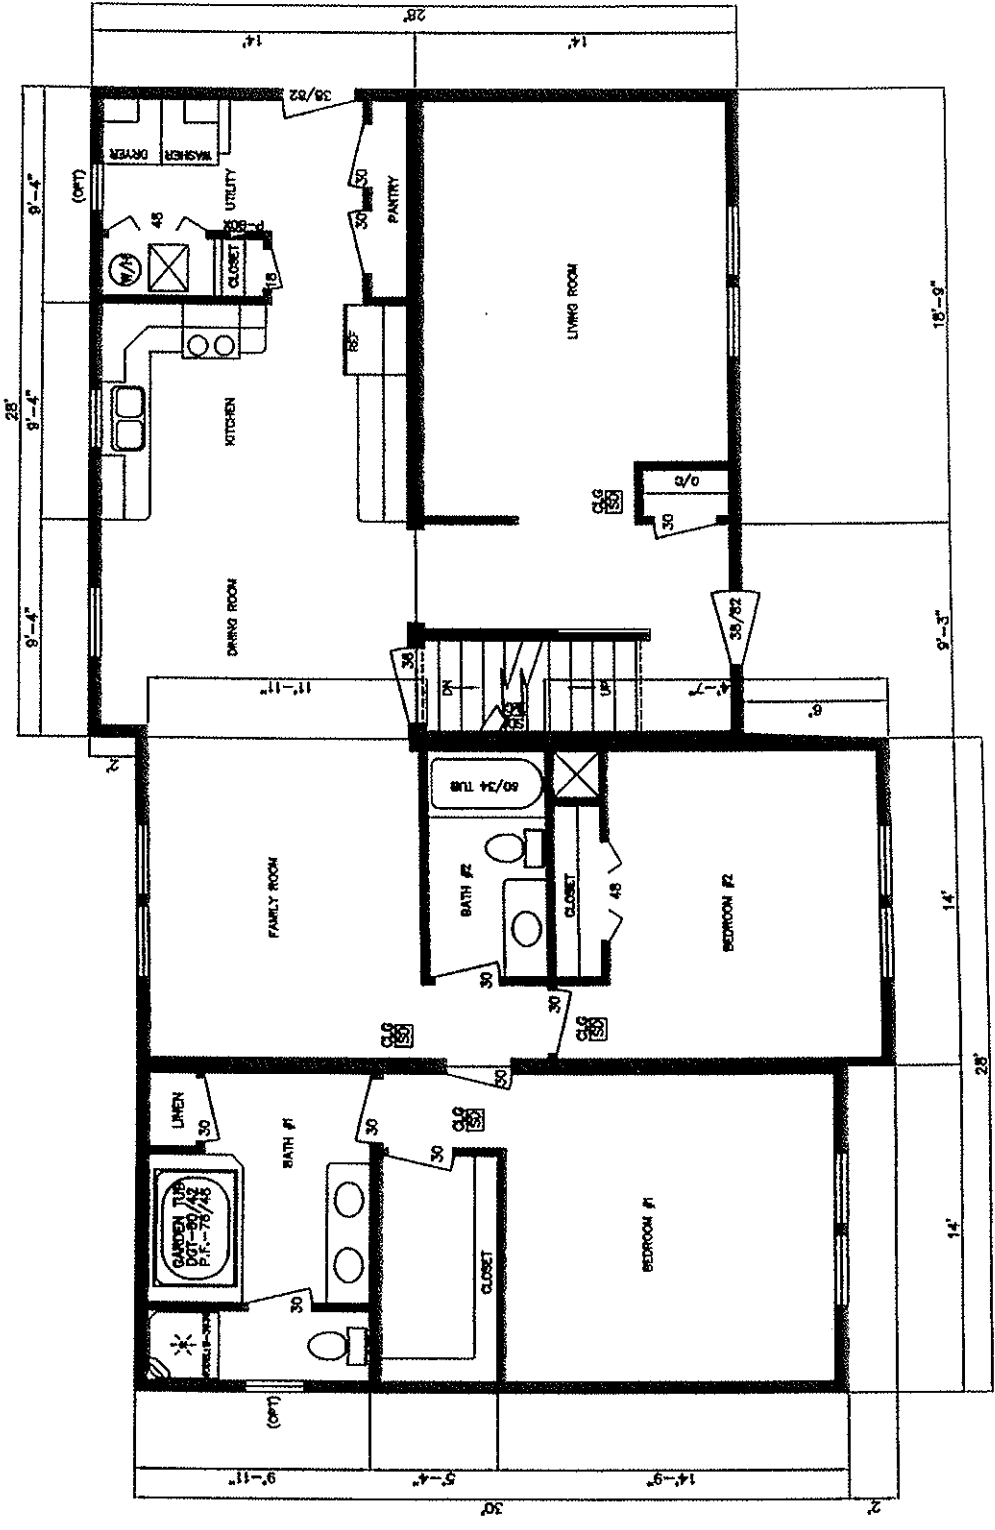

Model: CAMDEN
 Floor Size: 28'-0" X 36'-0" / 32'-0" (2,301 sq ft)

Model: DANVILLE
 Floor Size: 28'-0" X 54'-0" / 12'-0" (1,652 sq ft)

Model: CANTON
 Floor Size: 28'-0" X 32'-0" / 28'-0" / 28'-0" (1,652 sq ft)

Model: WARREN
Floor Size: 28'-0" X 48'-0"/34'-0" (2,296 sq ft)