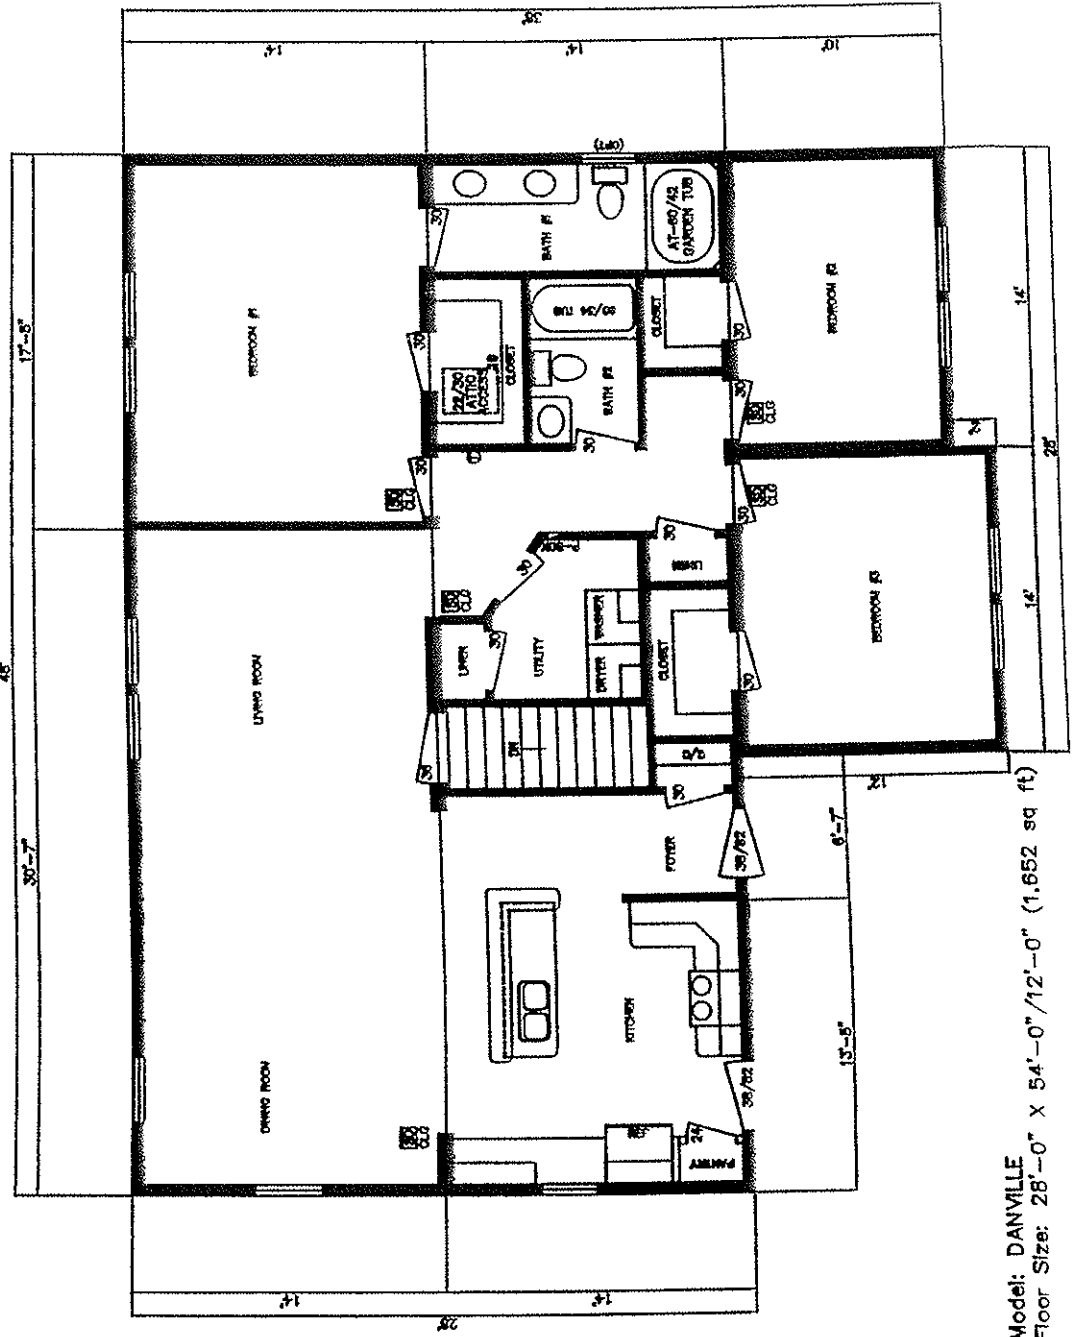

Model: CAMDEN
 Floor Size: 28'-0" X 36'-0" / 32'-0" (2,301 sq ft)

Model: DANVILLE
 Floor Size: 28'-0" X 54'-0" / 12'-0" (1,652 sq ft)

Model: CANTON
 Floor Size: 28'-0" X 32'-0" / 28'-0" / 28'-0" (1,652 sq ft)

Model: WARREN
Floor Size: 28'-0" X 48'-0"/34'-0" (2,296 sq ft)